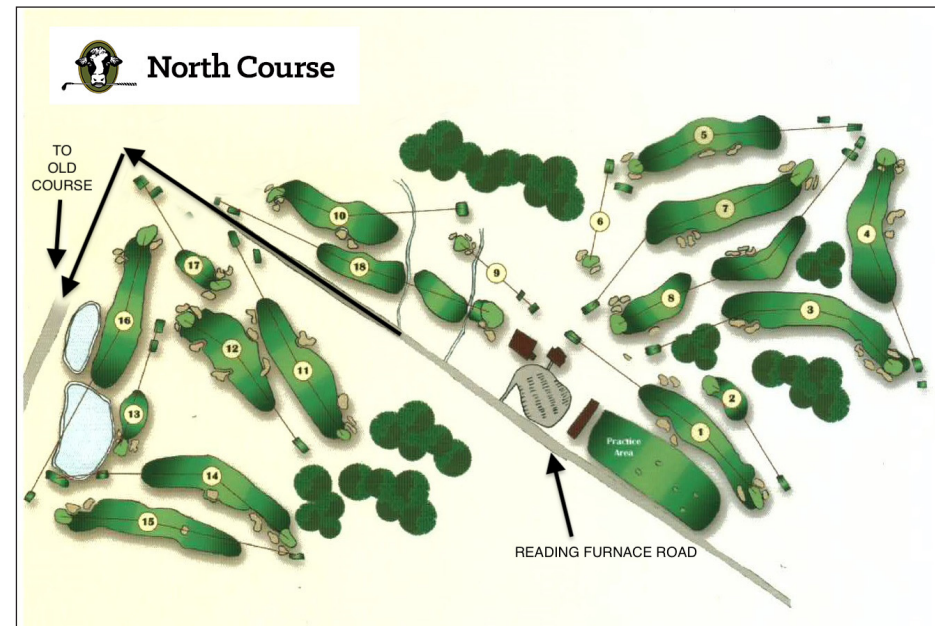

Course Maps

Special thanks to all our sponsors:

TITLE SPONSOR

Impact Capital Partner

EVENT SPONSOR

Missionary Athletes International
Pepsi Bottling Company
Sargent & Lundy
Stonecrop Wealth Advisors
The Gambone Group

DINNER SPONSOR

The Loveless Family Foundation

AWARDS SPONSOR

Master's Wealth Management

GOLF BALL SPONSOR

Dr. & Mrs. Timothy Hui

LUNCH SPONSOR

The Tuttle Family

DRIVING RANGE SPONSOR

Wolfgang Confectioners

CADDIE SPONSOR

Stillman Volvo

SNACK STAND SPONSOR

TN Ward

EAGLE SPONSORS

AHEAD

Matt & Susan Hancock
Limbach Company LLC
Jay & Leslie Miller
The Ballbach Family
John & Doris Spier
Tracorp

Worthington Davis Associates
Johnstone Supply-The Wallace Group

BIRDIE SPONSOR

Pioneer College Caterers
SYR Solutions, LP

Our Mission

Cairn University exists to educate students to serve Christ in the church, society, and the world as biblically minded, well-educated, and professionally competent men and women of character.

SAVE THE DATE

We hope you will join us next year.

June 2027

Thank you for joining us for our 2026 Golf Classic.

200 Manor Avenue, Langhorne, PA 19047-2990

800.366.0049 cairn.edu